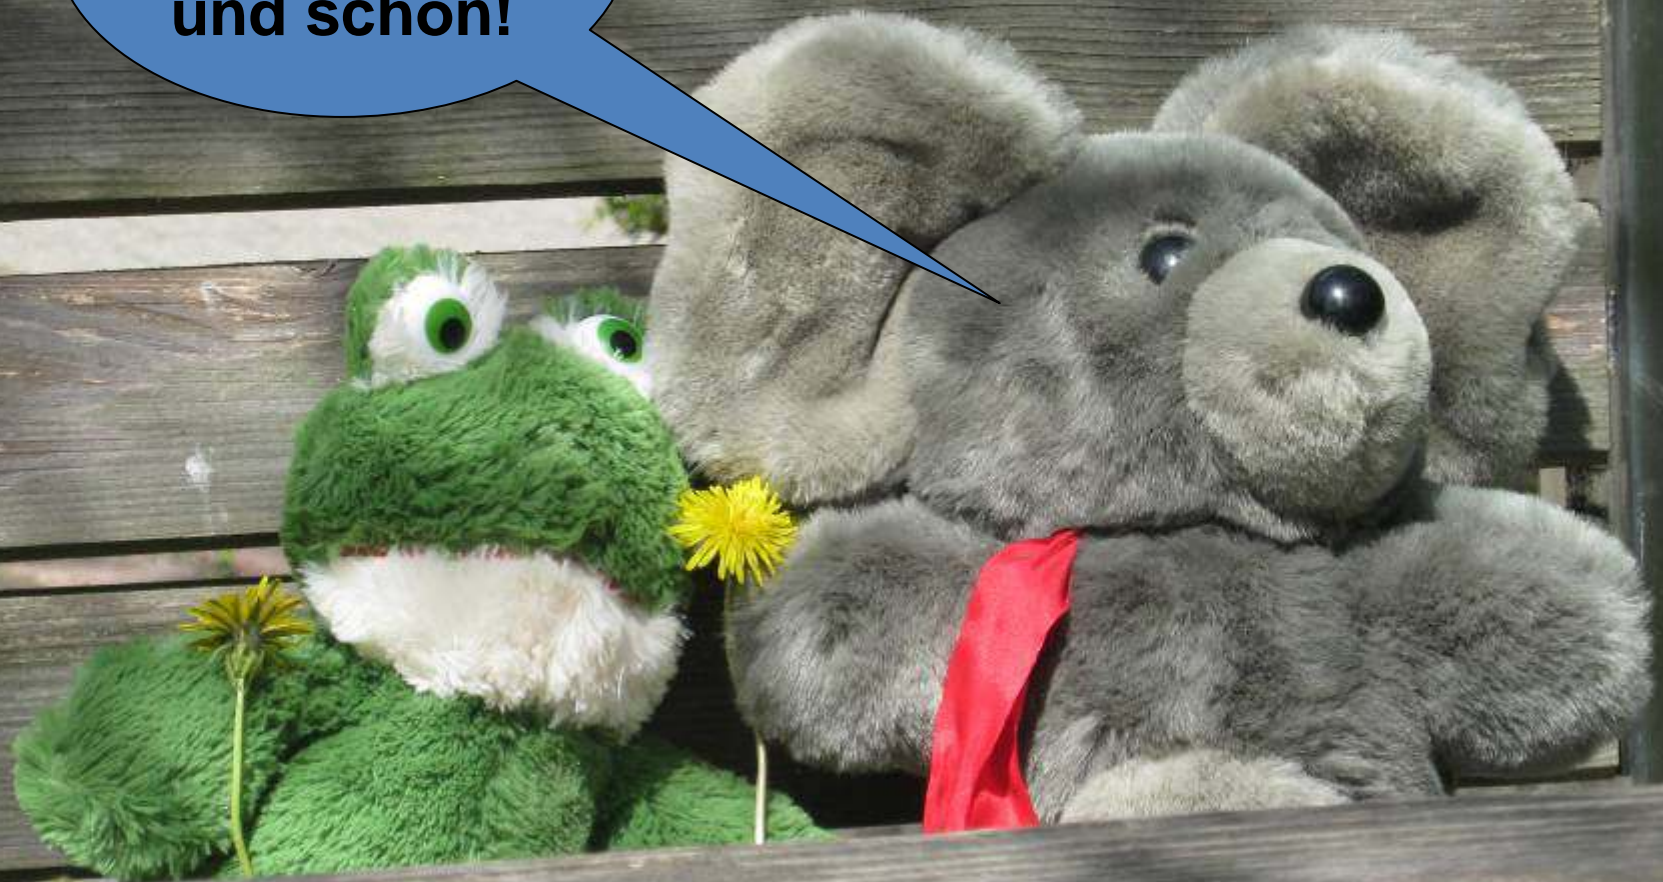

**Die Sonne
ist warm
und schön!**